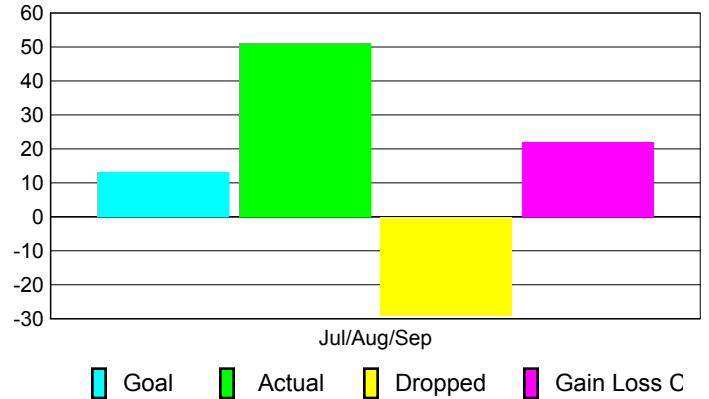

Membership Results 2010-2011

Goal, New, Dropped, Gain/Loss

Comparison of Membership Gain/Loss

Current Year Compared to the Previous Year